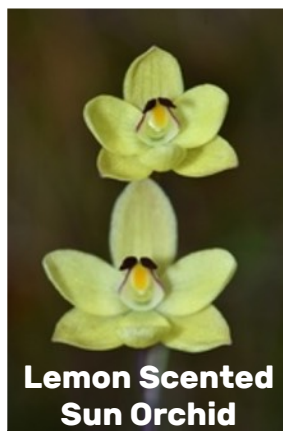

Wild Flowers of Para Wirra [1 point]

Each species only counts once for points

Shrub violet

Flame Heath

Kangaroo Thorn

Long leaved Box Eucalyptus

Narrow-lipped Spider Orchid

Leafless Bitter Pea