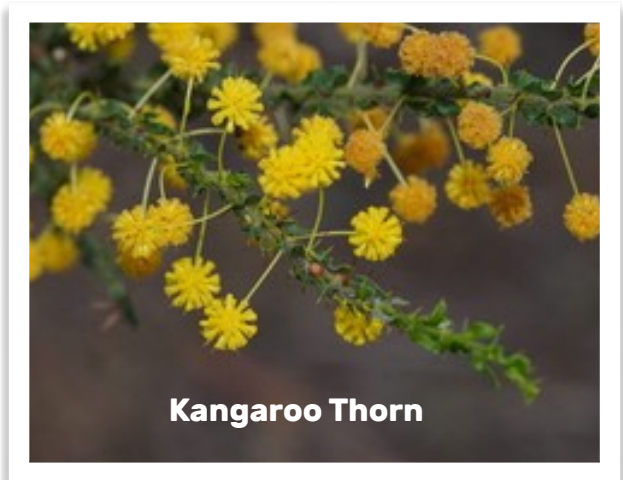

Wild Flowers of Para Wirra [1 point]

Each species only counts once for points

Shrub violet

Flame Heath

Kangaroo Thorn

Long leaved Box Eucalyptus

Narrow-lipped Spider Orchid

Leafless Bitter Pea