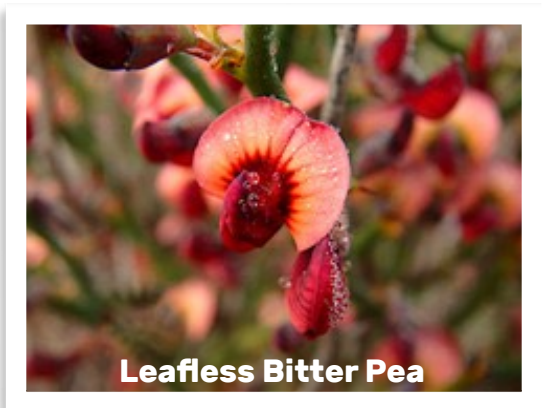

Wild Flowers of Para Wirra [1 point]

Each species only counts once for points

Shrub violet

Flame Heath

Kangaroo Thorn

Long leaved Box Eucalyptus

Narrow-lipped Spider Orchid

Leafless Bitter Pea