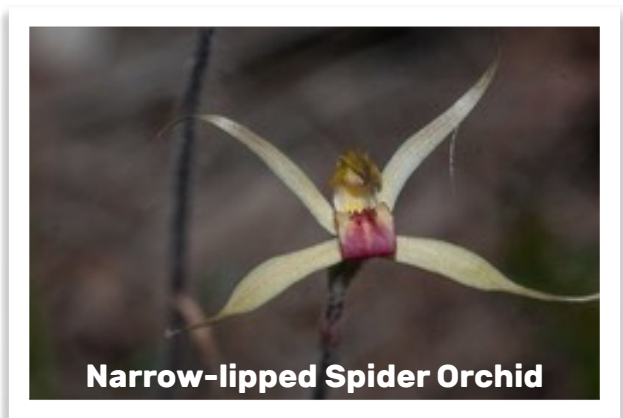

Wild Flowers of Para Wirra [1 point]

Each species only counts once for points

Shrub violet

Flame Heath

Kangaroo Thorn

Long leaved Box Eucalyptus

Narrow-lipped Spider Orchid

Leafless Bitter Pea